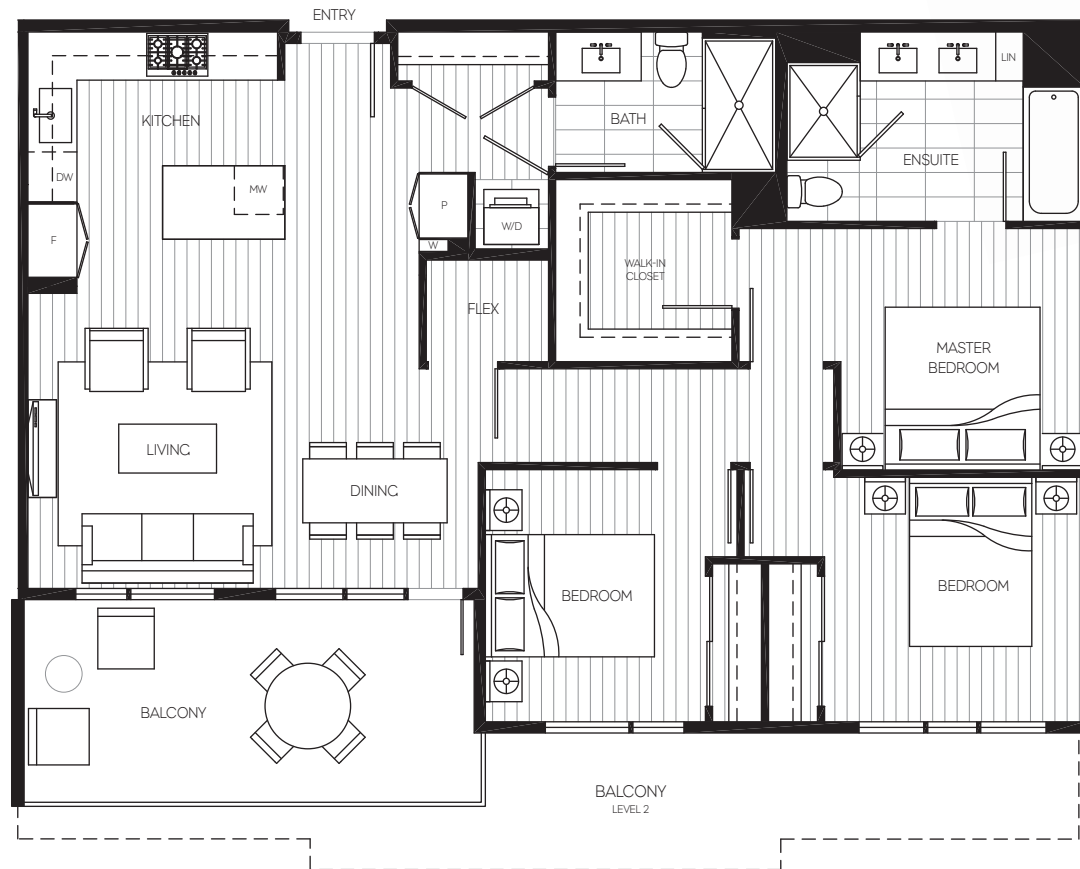

PLAN 3B  
3 BED, FLEX + 2 BATH

INTERIOR  
1154 SQ FT

BALCONY  
158-347 SQ FT

BUILDING 2

LEVEL 1

LEVEL 2

LEVEL 3

LEVEL 4