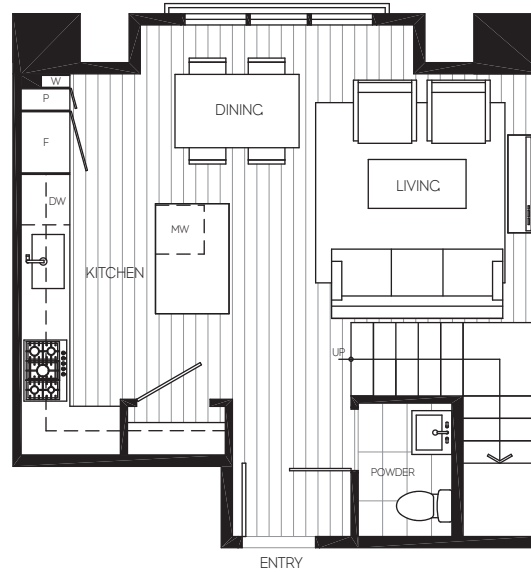

PLAN IQ
1 BED LOFT + 1.5 BATH

INTERIOR
813 SQ FT

BUILDING 2

LEVEL 1

LEVEL 2

LEVEL 3

LEVEL 4