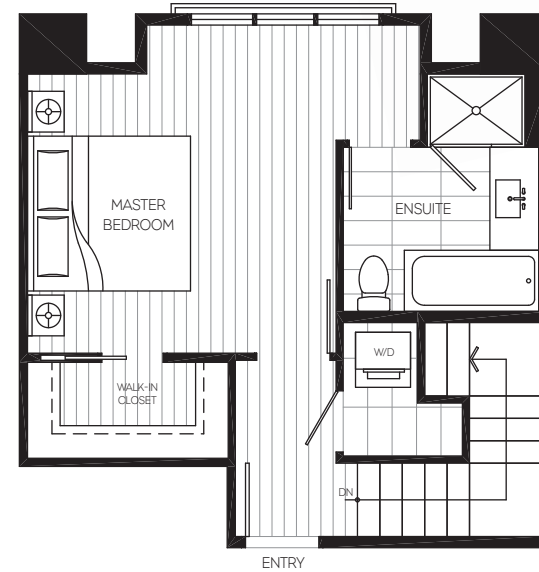

PLAN IQ
1 BED LOFT + 1.5 BATH

INTERIOR
813 SQ FT

BUILDING 2

LEVEL 1

LEVEL 2

LEVEL 3

LEVEL 4