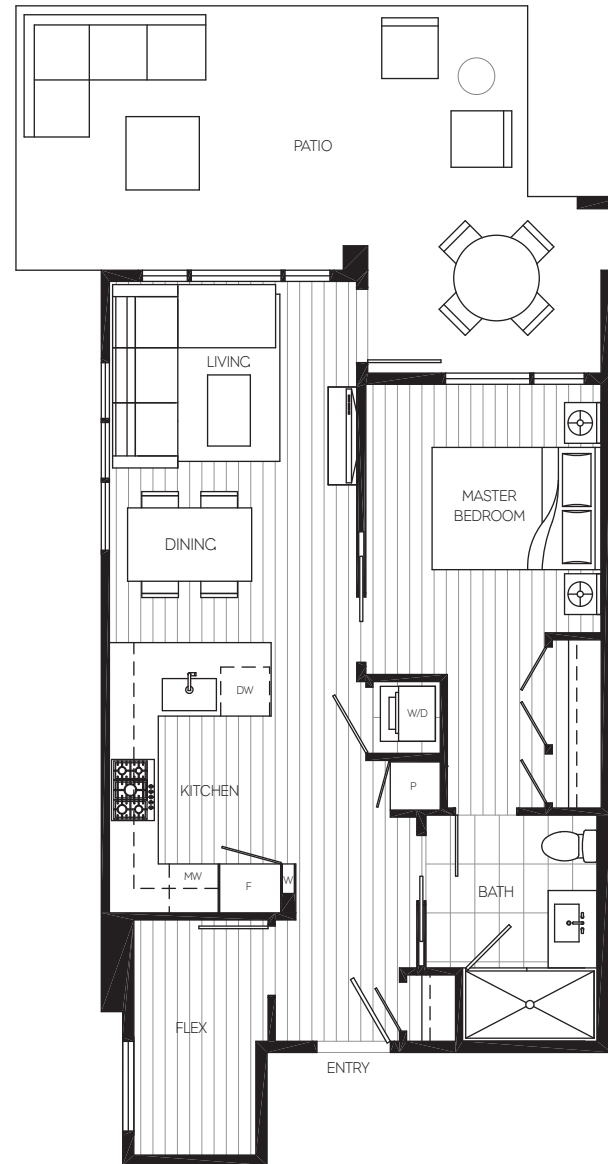

## PLAN IH 1 BED, FLEX + 1 BATH

INTERIOR  
635 SQ FT

BALCONY  
276 SQ FT

### LEVEL TWO ADAPTABLE SUITE

BUILDING 2

LEVEL 1

LEVEL 2

LEVEL 3

LEVEL 4