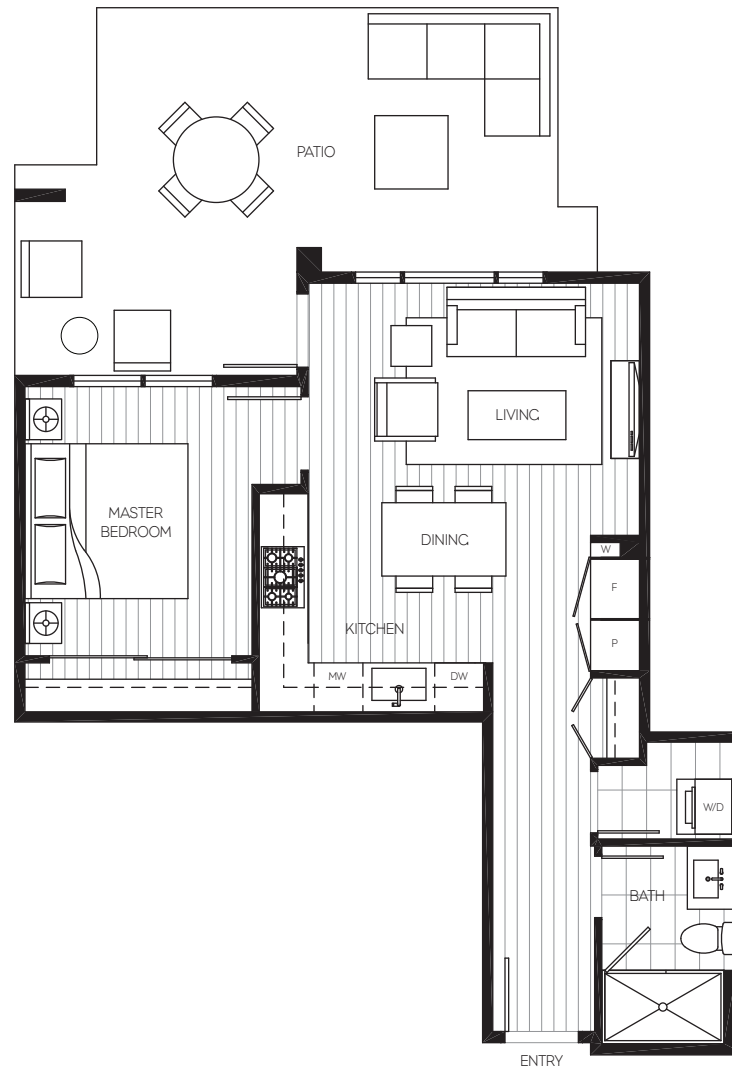

## PLAN IB 1 BED + 1 BATH

INTERIOR  
553 SQ FT

BALCONY/PATIO  
268 SQ FT

BUILDING 2

LEVEL 1

LEVEL 2

LEVEL 3

LEVEL 4