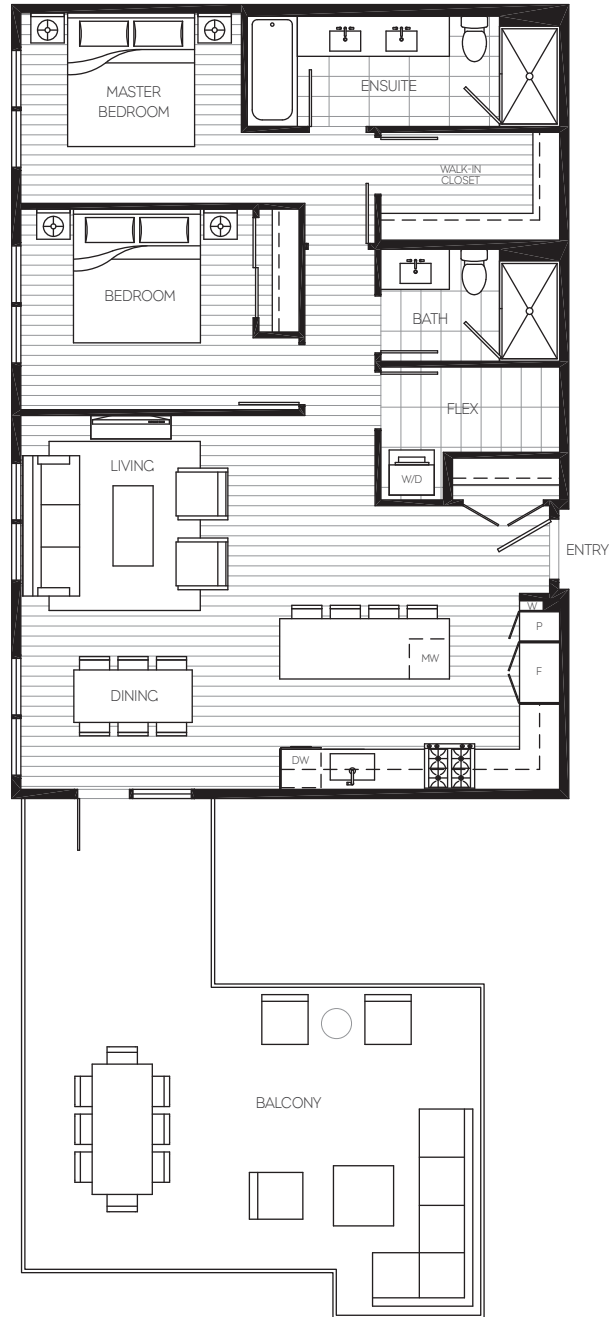

## PLAN 2V 2 BED, FLEX + 2 BATH

INTERIOR  
1070 SQ FT

BALCONY  
462 SQ FT

BUILDING I

LEVEL 1

LEVEL 2

LEVEL 3