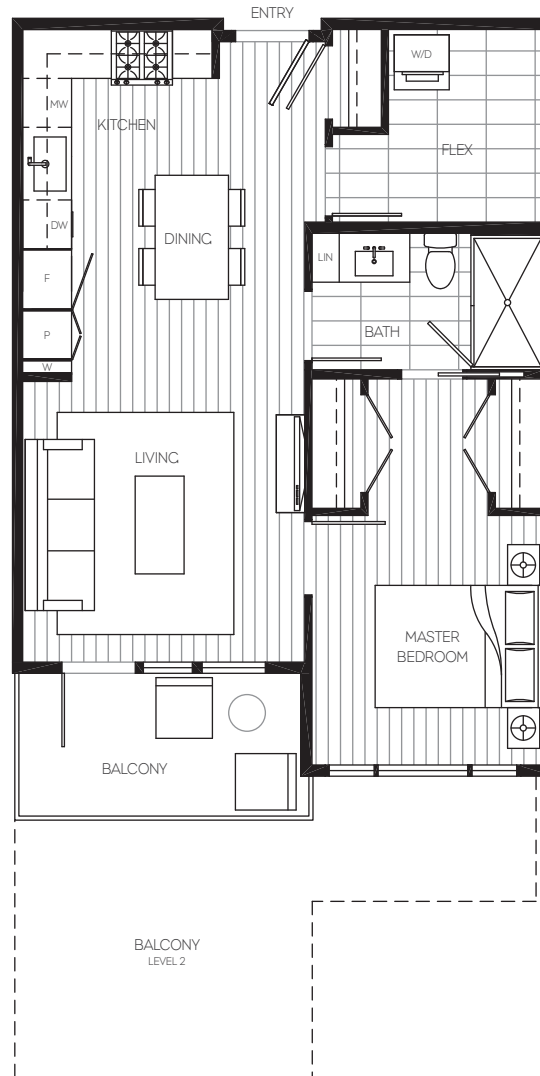

PLAN IF
1 BED, FLEX + 1 BATH

INTERIOR
619 SQ FT

BALCONY
71-259 SQ FT